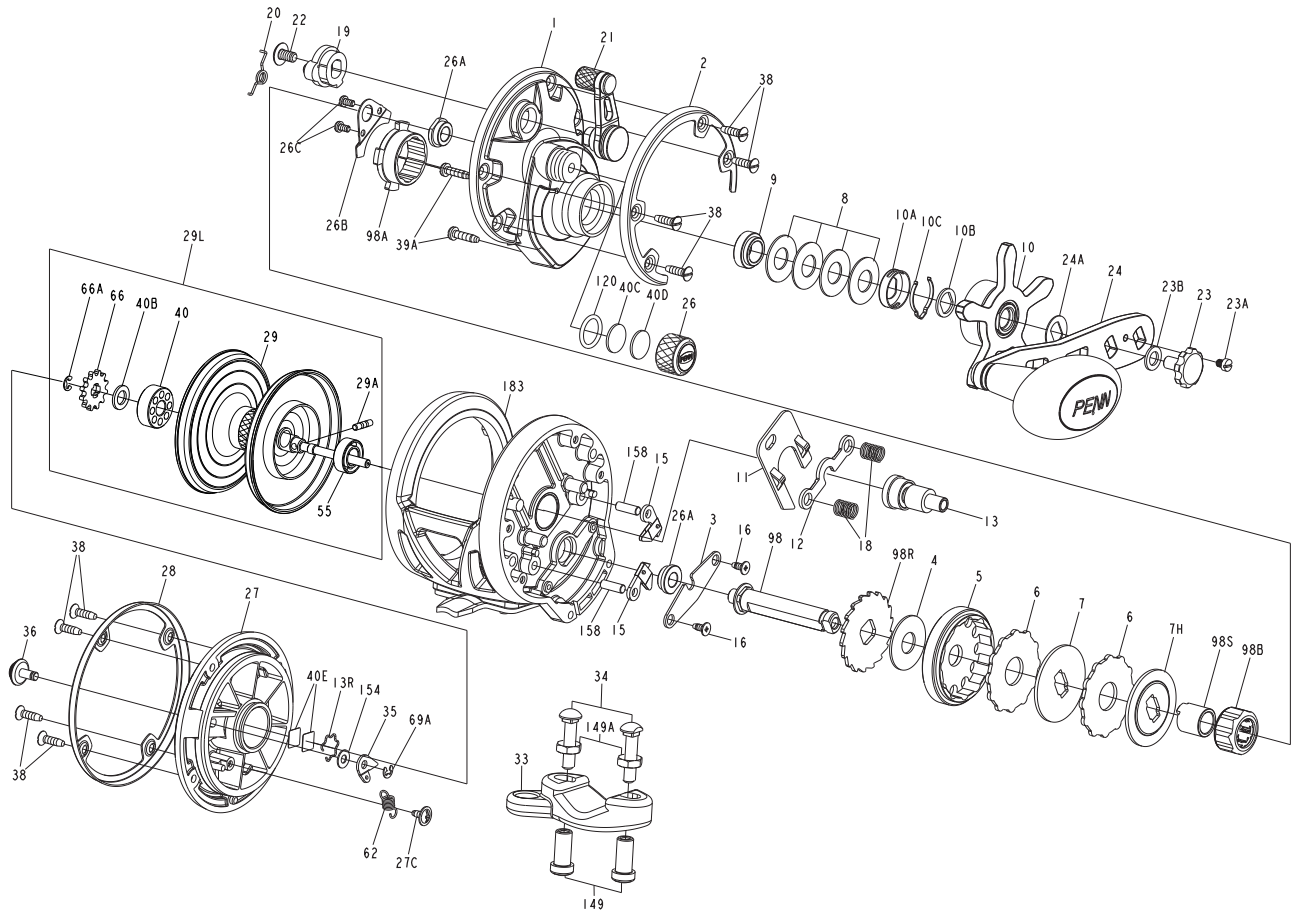

PARTS LIST FOR WAR20N and WAR30
REEL ASM. Nos. 1366200(WAR20N)&1366201(WAR30)

KEY

NO.	PART NO.	PENN STYLE NO.	DESCRIPTION
1	1383108	1-WAR20N	Right Side Plate(20N)
1	1383109	1-WAR30	Right Side Plate(30)
2	1383110	2-WAR20N	Right Side Ring
3	1384179	3-WAR15LW	Bridge
4	1382976	4-WAR15LW	Drag Washer
5	1382977	5-WAR15LW	Main Gear
6	1382978	6-WAR15LW	Tabbed Drag Washer(2 req)
7	1382999	7-WAR15LW	Keyed Metal Drag Washer
7H	1383000	7H-WAR15LW	Heavy Metal Drag Washer
8	1383001	8-WAR15LW	Spring Washer (4 req)
9	1384180	9-WAR15LW	Spacing Sleeve
10	1383002	10-WAR15LW	Star Drag
10A	1383003	10A-WAR15LW	Star Click Retainer
10B	1383004	10B-WAR15LW	Star Click Washer
10C	1383005	10C-WAR15LW	Star Click Spring
11	1383104	11-WAR30LW	Eccentric Jack
12	1383007	12-WAR15LW	Pinion Yoke
13	1383008	13-WAR15LW	Pinion
13R	1384184	13R-WAR20N	Retainer Ring
15	1383009	15-WAR15LW	Anti Reverse Dog(2 req)
16	1383010	16-WAR15LW	Screw (2 req)
18	1383011	18-WAR15LW	Pinion Yoke Spring (2 req)
19	1383012	19-WAR15LW	Eccentric
20	1383013	20-WAR15LW	Eccentric Spring
21	1383106	21-WAR30LW	Eccentric Lever
22	1383015	22-WAR15LW	Eccentric Screw
23	1383016	23-WAR15LW	Handle Assembly Screw
23A	1383017	23A-WAR15LW	Handle Lock Screw
23B	1383018	23B-WAR15LW	Handle Screw Washer
24	1383019	24-WAR15LW	Handle Assembly
24A	1383020	24A-WAR15LW	Handle Thrust Washer
26	1383021	26-WAR15LW	Spool Tension Control Cap
26A	1383022	26A-WAR15LW	Bushing
26B	1383023	26B-WAR15LW	Clutch Retainer
26C	1383024	26C-WAR15LW	Screw(2req)